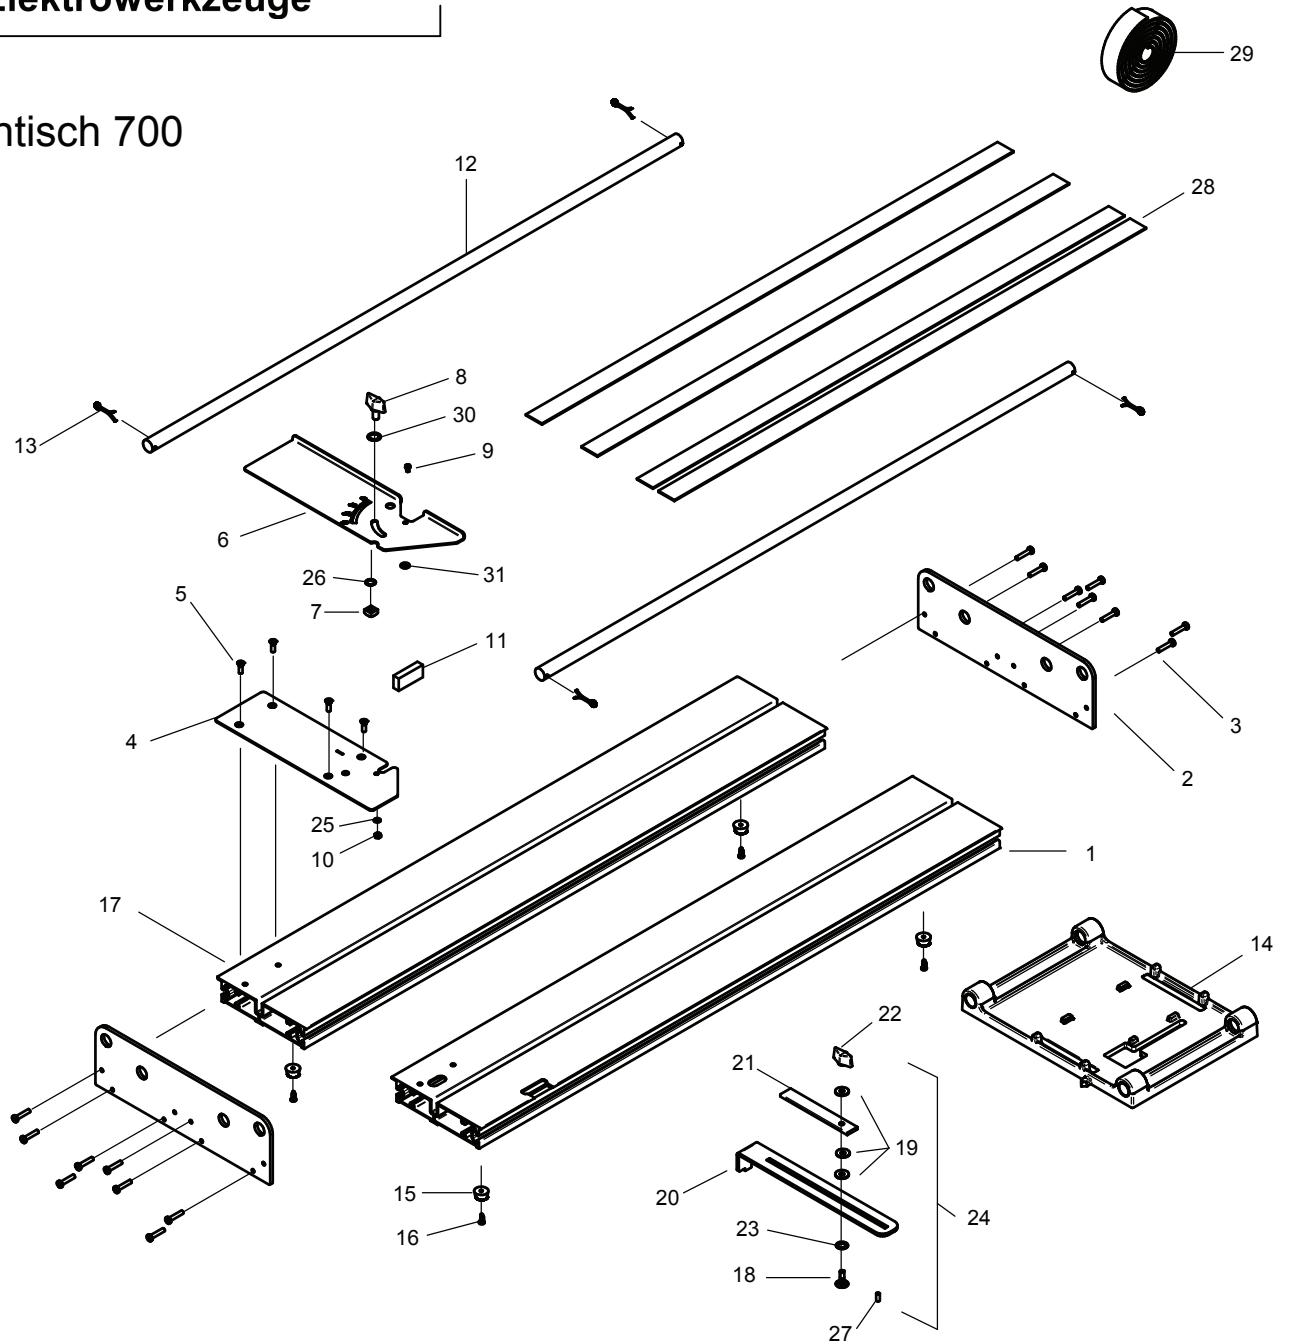

Trenntisch 700

ETT 700

09801000

Nr.	Bezeichnung	Bestellnr.	Stk		Nr.	Bezeichnung	Bestellnr.	Stk	
1	Grundprofil, links	79801913	1		17	Grundprofil, rechts	79801910	1	
2	Profilhalterung	7660V915	2		18	Flachrundschraube M6x20	40600043	1	
3	Gewindeschneidschraube M5x25	40600040	16		19	U-Scheibe 6,4	80201376	3	
4	Grundtafel	766UN925	1		20	Halterung	7660V945	1	
5	Gewindeschneidschraube M5x20	80201168	4		21	Anschlag	7660V944	1	
6	Winkelanschlag	7660V930	1		22	Plastflügelmutter M6	40600045	1	
7	Vierkantmutter M8	40600048	1		23	Paßscheibe 9/15x0,5	40600044	1	
8	Flügelschraube M8x16	80201482	1		24	Parallelanschlag, kpl. (incl. 18-23,27)	7660V943	1	
9	Flachkopfschraube M4x4	40600085	1		25	U-Scheibe 4,3	80201371	1	
10	Sechskantmutter M4	80201019	1		26	Paßscheibe 8/14x0,2	40600053	1	
11	Moosgummidichtung	7660V965	1		27	Steckerbstift 6x12	40600054	1	
12	Führungsstange 700	7660V907	2		28	Zellgummiband 883mm	766UN911	4	
13	Splint 3,2x25	40600056	4		29	Zellgummiband Rolle 10m	40600067	1	
14	Trägerschlitten, kpl.	7660V92U	1		30	Paßscheibe 8/14x1	40600084	1	
15	Anschraubfüße	40600038	4		31	Paßscheibe 6/12x0,2	40600086	1	
16	Schraube 4,2x13	80201270	4